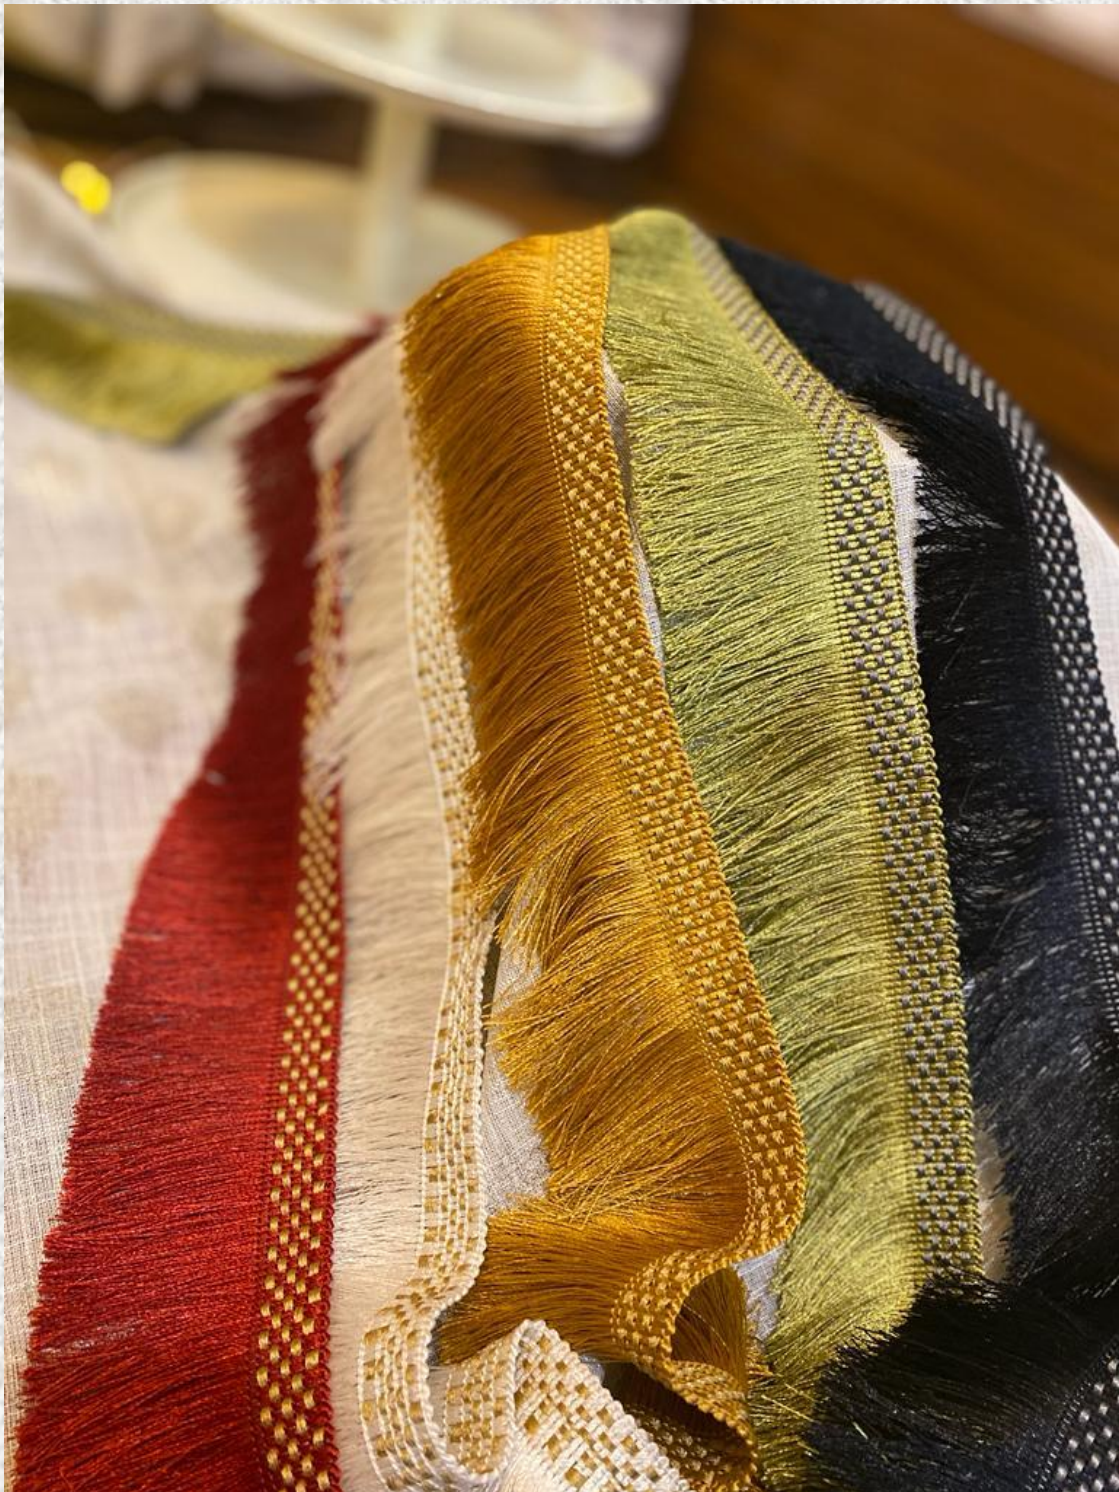

ORIENT EXPORTS

BY FLUKE

6011

www.orient-exports.com