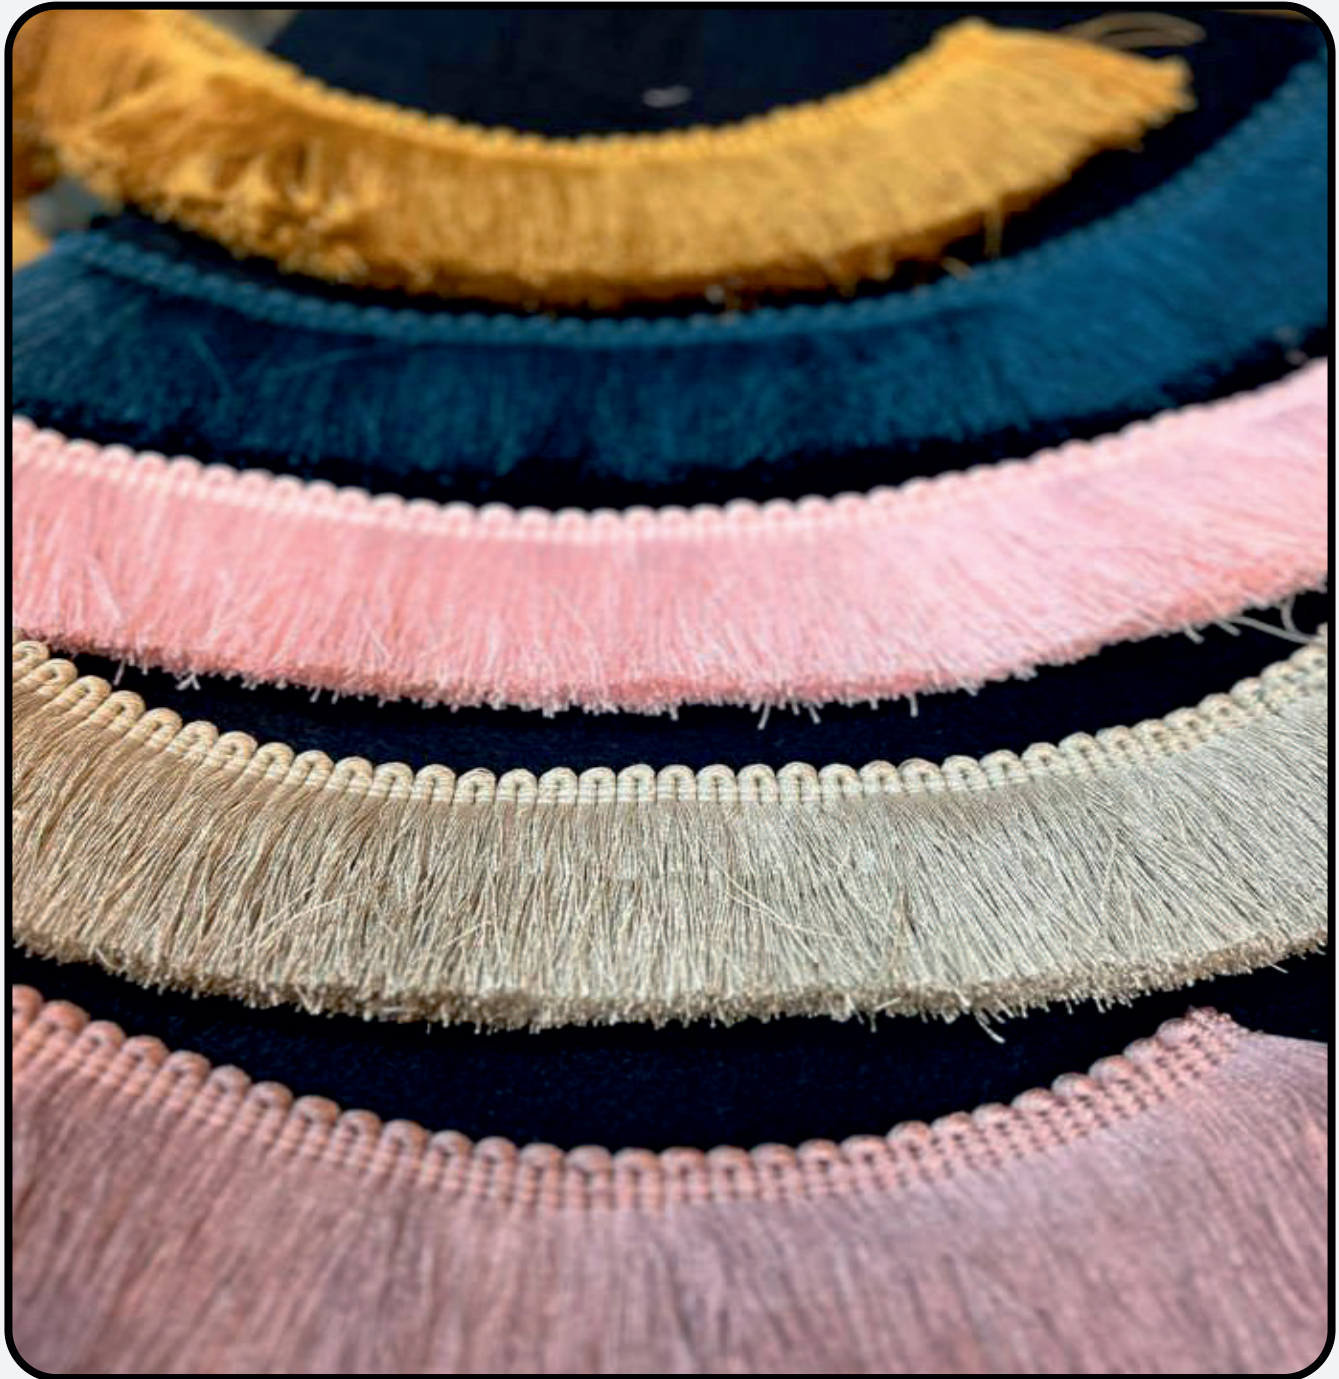

Thick brush fringe 5 cm

Article: 6009

100% polyester yarn

Colours:

Rust Orange/Light Pink/Light Green/
Beige/Dark Blue/Brown

Colours:

Red/Pink/Blue/Dark Brwon/Silver/Yellow Gold/
Deep Blue/Baby Pink/Grey/Old Rose

100% polyester yarn

Article: 6010

Thin Fringe with decorative top

Red

Green

Red n Gold mix

White

Gold Antique