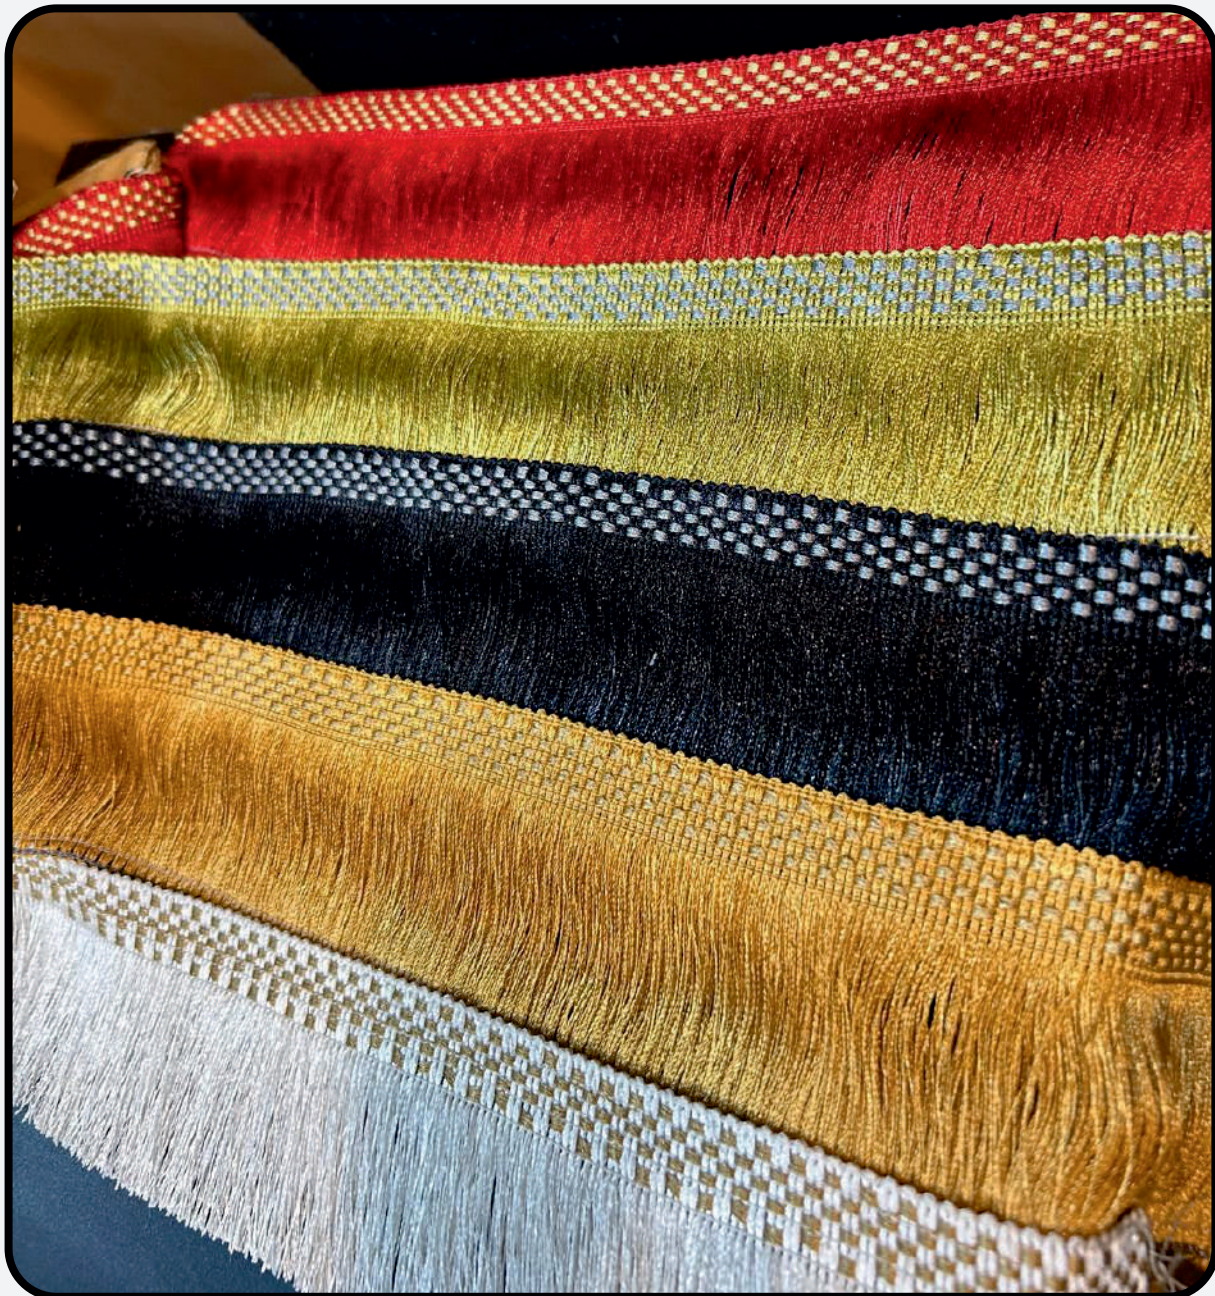

100% polyester yarn

Article: 6010

Thin Fringe with decorative top

Red

Green

Red n Gold mix

White

Gold Antique

Dark blue

Mocha

Black

Article: 6010

Article: 6011

Article: 6011

Article: 6011

5 Colours: RED+GOLD / GREEN +D GREY / BALCK+D GREY
YELLOW GOLD+GOLD / CREAM+GOLD